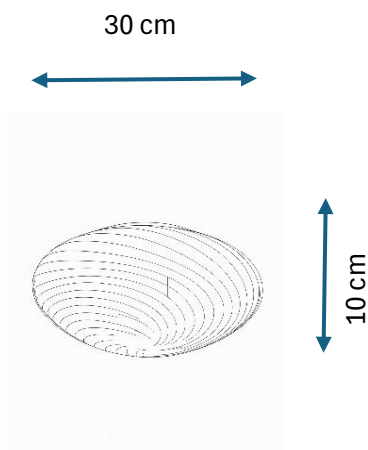

# PRODUCT DATASHEET

Candy Ceiling Creme - 5705639748693

**halo  
design**  
COPENHAGEN

## DIMENTION & WEIGHT

Width (mm)	300
Height (mm)	100
Depth (mm)	300
Weight gram	1200